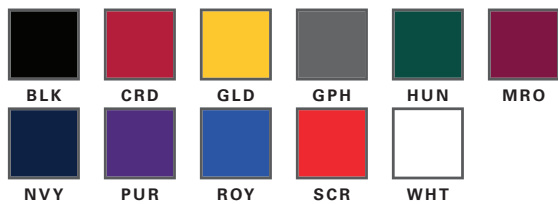

DRILLS PRACTICE JERSEY

N4260 / NB4260   **Adult: M, L/XL, 2XL, 3XL, 4XL**
Youth: XS, M, L/XL, 2XL

- Polyester porthole mesh body with a double layer dazzle cowl
- Covered elastic skill sleeve
- All seams cover-stitched for maximum durability
- Double needle cover-stitch hem
- Moisture management for all season comfort
- Stain and odor release for easy care

MSRP: N4260 $20.40 / NB4260 $19.30