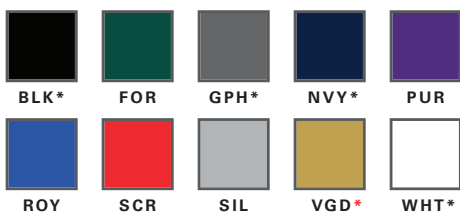

## SHORT SLEEVE COMPRESSION CREW

**N3130 / NB3130    Adult: S – 3XL / Youth: S – XL**

- 80% Polyester, 20% Spandex
- Superior 4-way stretch
- Flat locked seams for a smooth finish and maximum strength
- Moisture management for all season comfort
- Stain and odor release for easy care
- Tag free

**MSRP: N3130 \$23.20 / NB3130 \$16.80**

\* Available in Adult XS    \* Not Available in Youth

YOUTH  
AVAILABLE  
IN 9  
COLORS