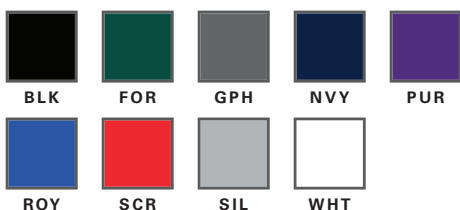

COMPRESSION MUSCLE

N2306 / NB2306   Adult: S – 3XL / Youth: S – XL

- 80% Polyester, 20% Spandex
- Superior 4-way stretch
- Flat locked seams for a smooth finish and maximum strength
- Moisture management for all season comfort
- Stain and odor release for easy care
- Tag free

MSRP: N2306 $21.50 / NB2306 $16.30