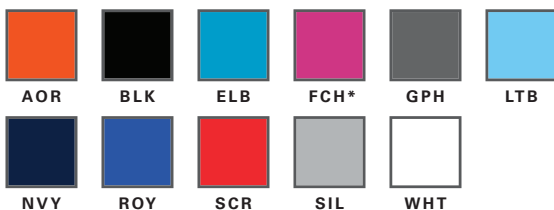

BIRDSEYE MESH SHORT SLEEVE TEE

N3252 / NW3254   **Men's: XS – 3XL / Women's: XS – 2XL**

- Polyester birdseye textured mesh
- Moisture management for all season comfort
- Stain and odor release for easy care
- Reinforced shoulder seam
- Double needle cover-stitch hem
- Tag Free Neck
- UPF 25

MSRP: N3252 $12.30 / NW3254 $11.60

* Women's Only