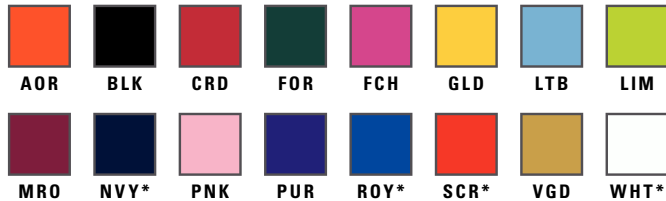

Adult: M-XL | \$4.45

BLK

WHT

PERFORMANCE LOW CUT SOCKS

S8002

- 60% Polyester / 25% polypropylene / 10% spandex / 5% rubber
- Arch support
- Anti-microbial treatment
- Moisture wicking fabric
- Air vents for breathability

Adult: M-XL | \$4.45

BLK

WHT

STOCK SOCK STYLES

PERFORMANCE CREW SOCKS

S8004

- 60% Polyester / 25% polypropylene / 10% spandex / 5% rubber
- Arch support
- Anti-microbial treatment
- Moisture wicking fabric
- Air vents for breathability

Adult: M-XL | \$5.50

MULTI-SPORT TUBE SOCKS

S8005

- 60% Polyester / 25% polypropylene / 10% spandex / 5% rubber
- Arch support
- Anti-microbial treatment
- Moisture wicking fabric

Adult: S-XL | \$6.10

*Also available in XS.